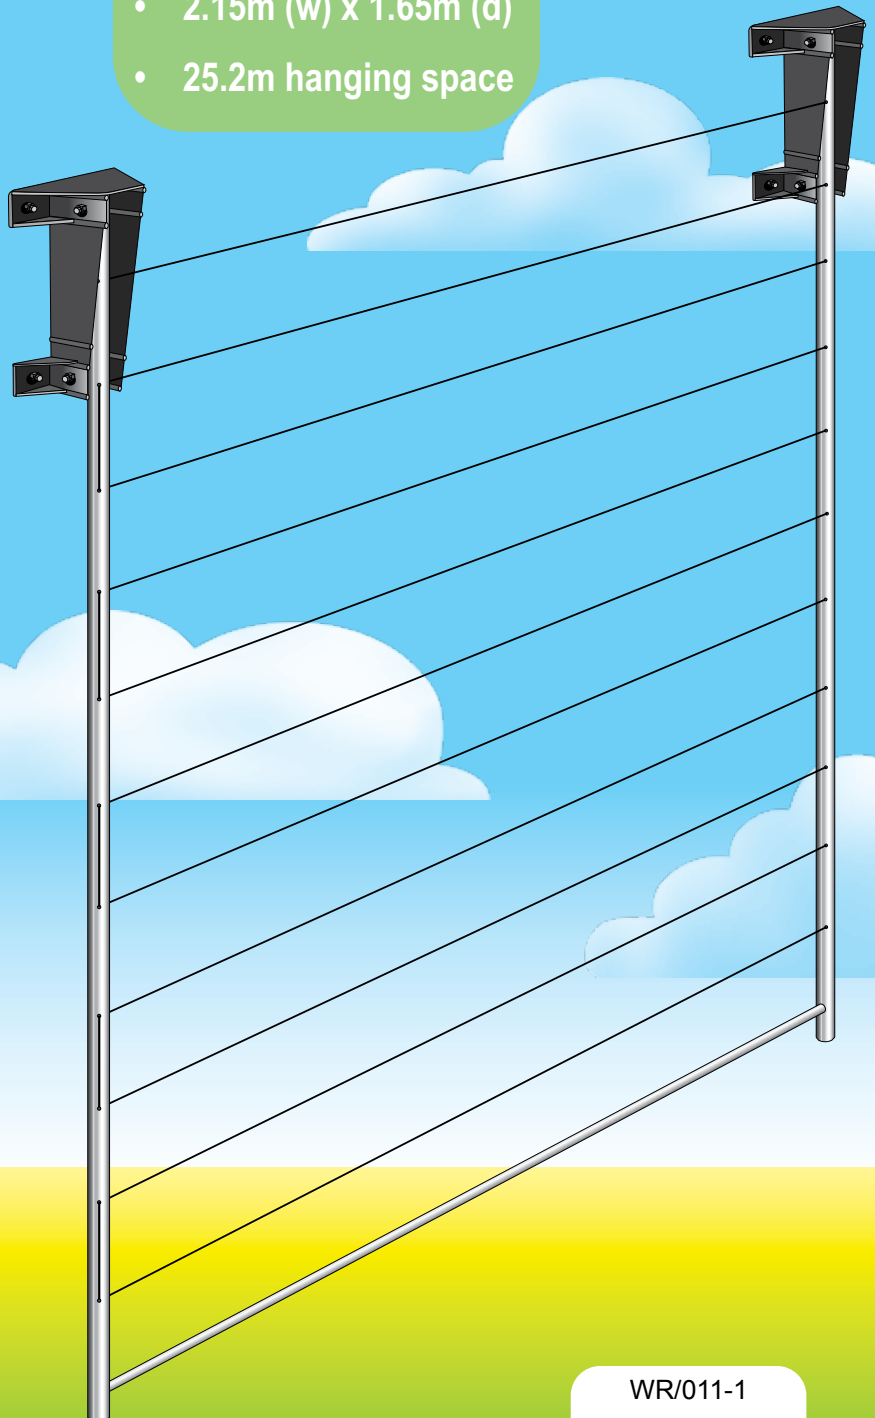

FOLD-AWAY Deluxe

Galvanized

Features

- Pre-galvanized tube - extremely durable.
- 3 Year guarantee against faulty material and workmanship.
- Folds flat for optimum space utilisation.
- Smooth line:
 - Easy to wipe clean.
 - Will not stain clothing.
- Easy to transport packing.
- Easy D.I.Y. installation.
- Assembly and installation instructions included.
- Fixing bolts included.
- Recommended operation area 2.7(w) x 2.2(d).
- 30kg loading capacity.

- 11 lines
- 2.15m (w) x 1.65m (d)
- 25.2m hanging space

WR/011-1